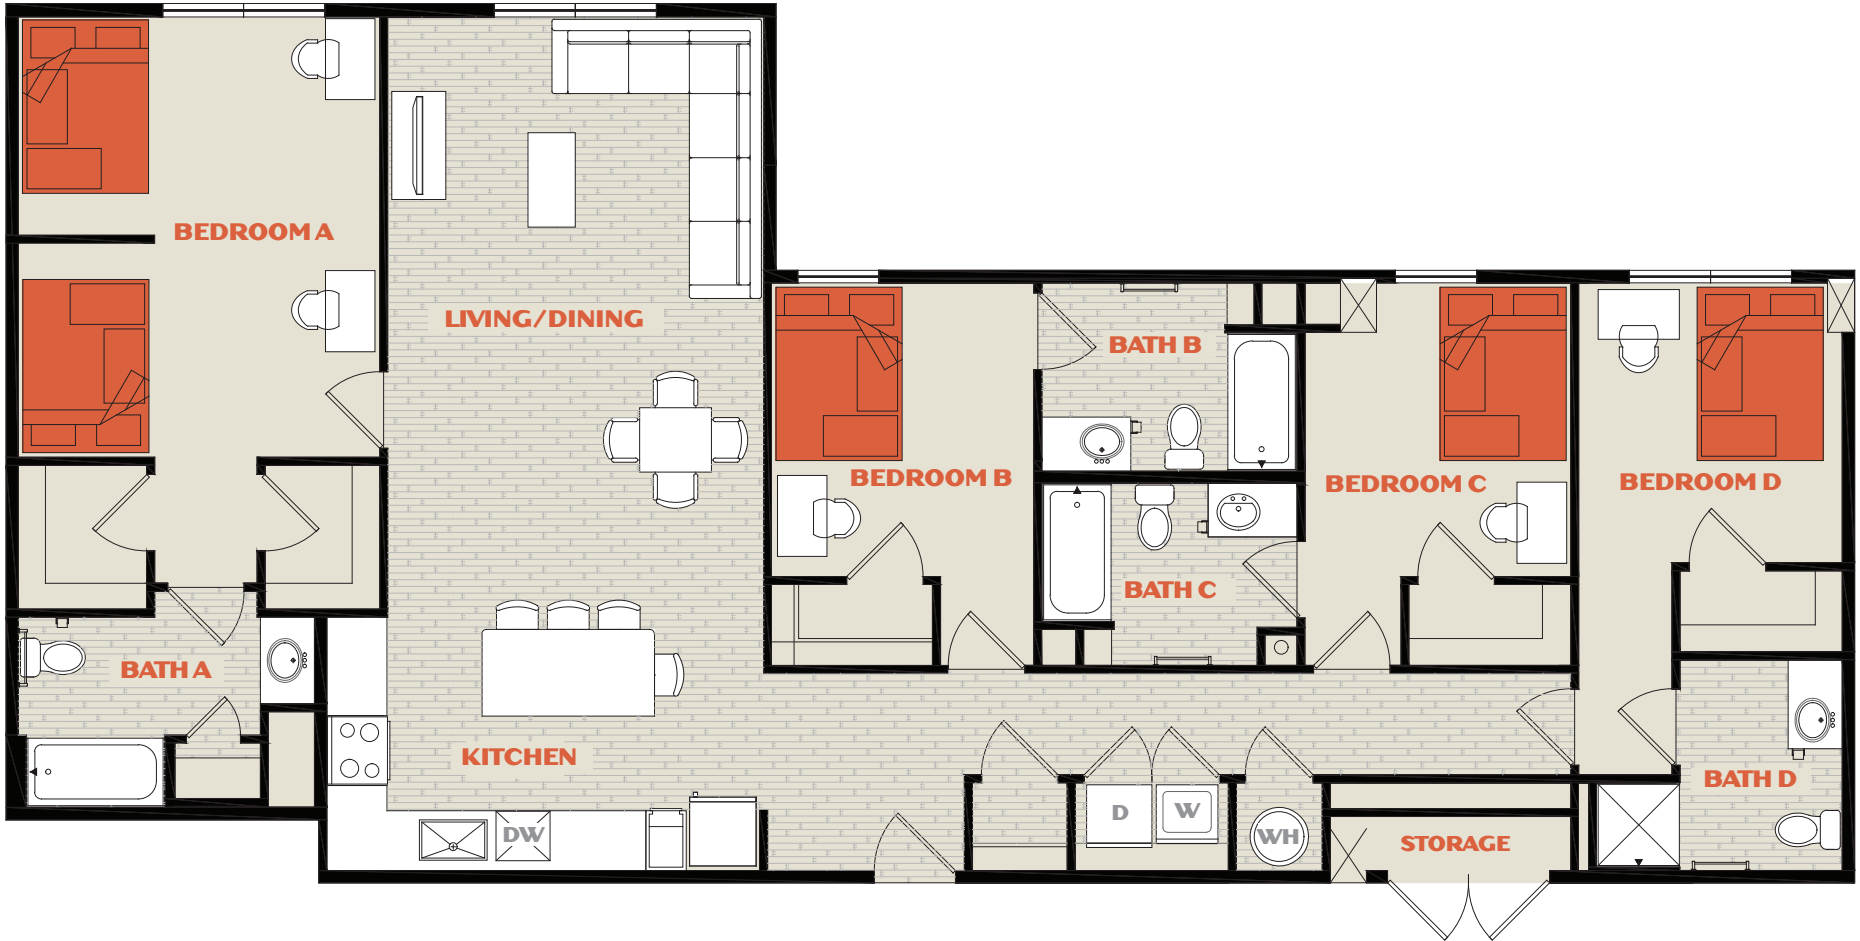

SIERRA

UNIT
D6

BEDS
Four

BATHS
Four

AREA
1,785 Sq Ft

960 SW Washington Ave
Corvallis, OR 97333
541.207.1808

INFO@LIVEATSIERRA.COM

Building features and amenities shown herein are conceptual renderings and are subject to change.