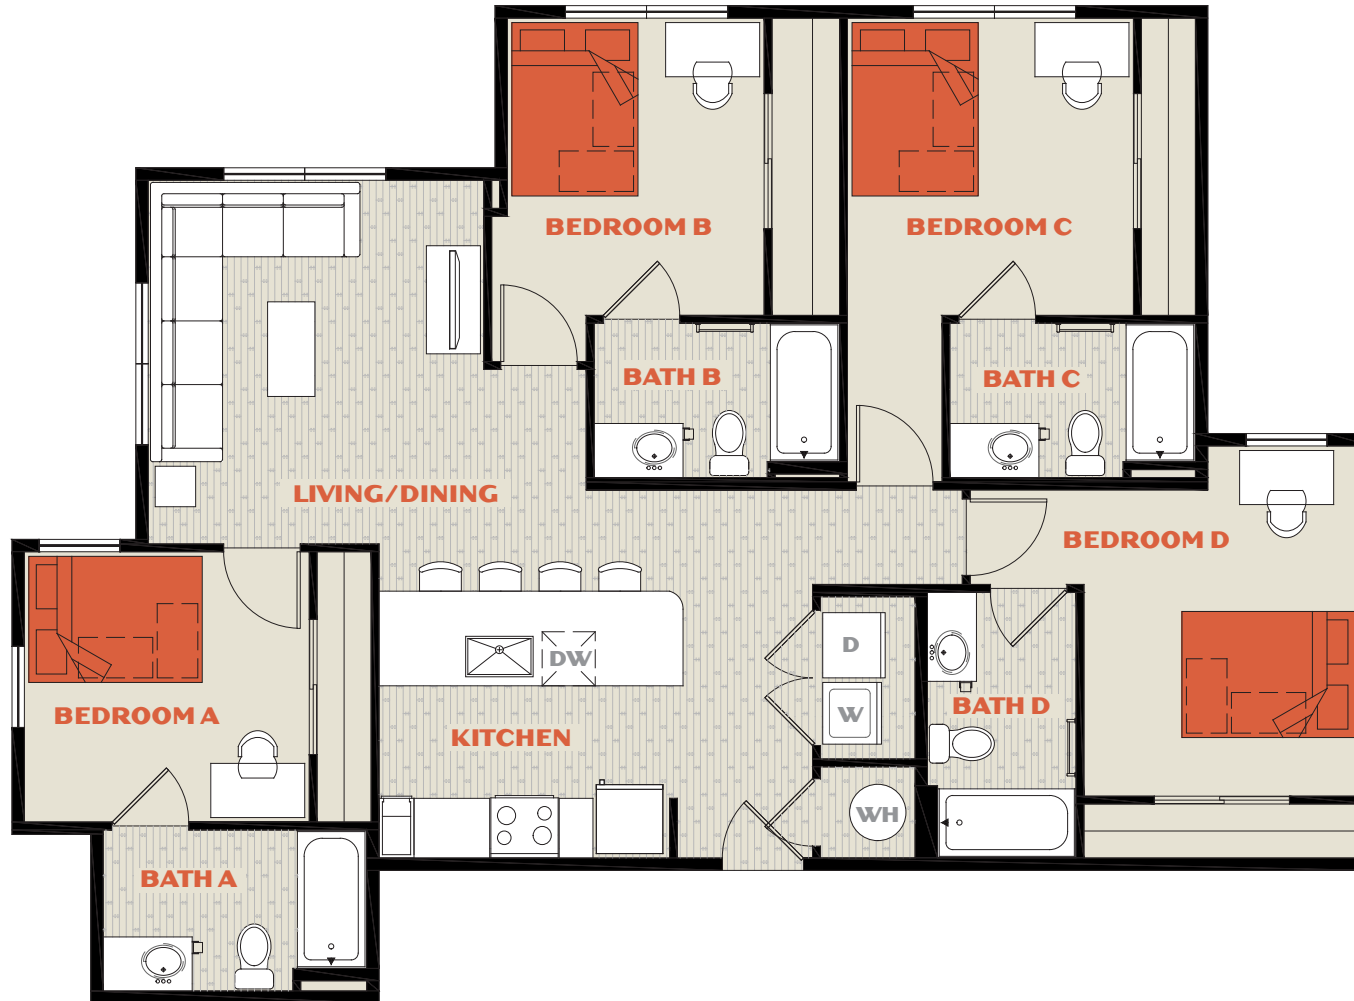

SIERRA

UNIT
D4

BEDS
Four

BATHS
Four

AREA
1,386 Sq Ft

960 SW Washington Ave
Corvallis, OR 97333
541.207.1808

INFO@LIVEATSIERRA.COM

Building features and amenities shown herein are conceptual renderings and are subject to change.