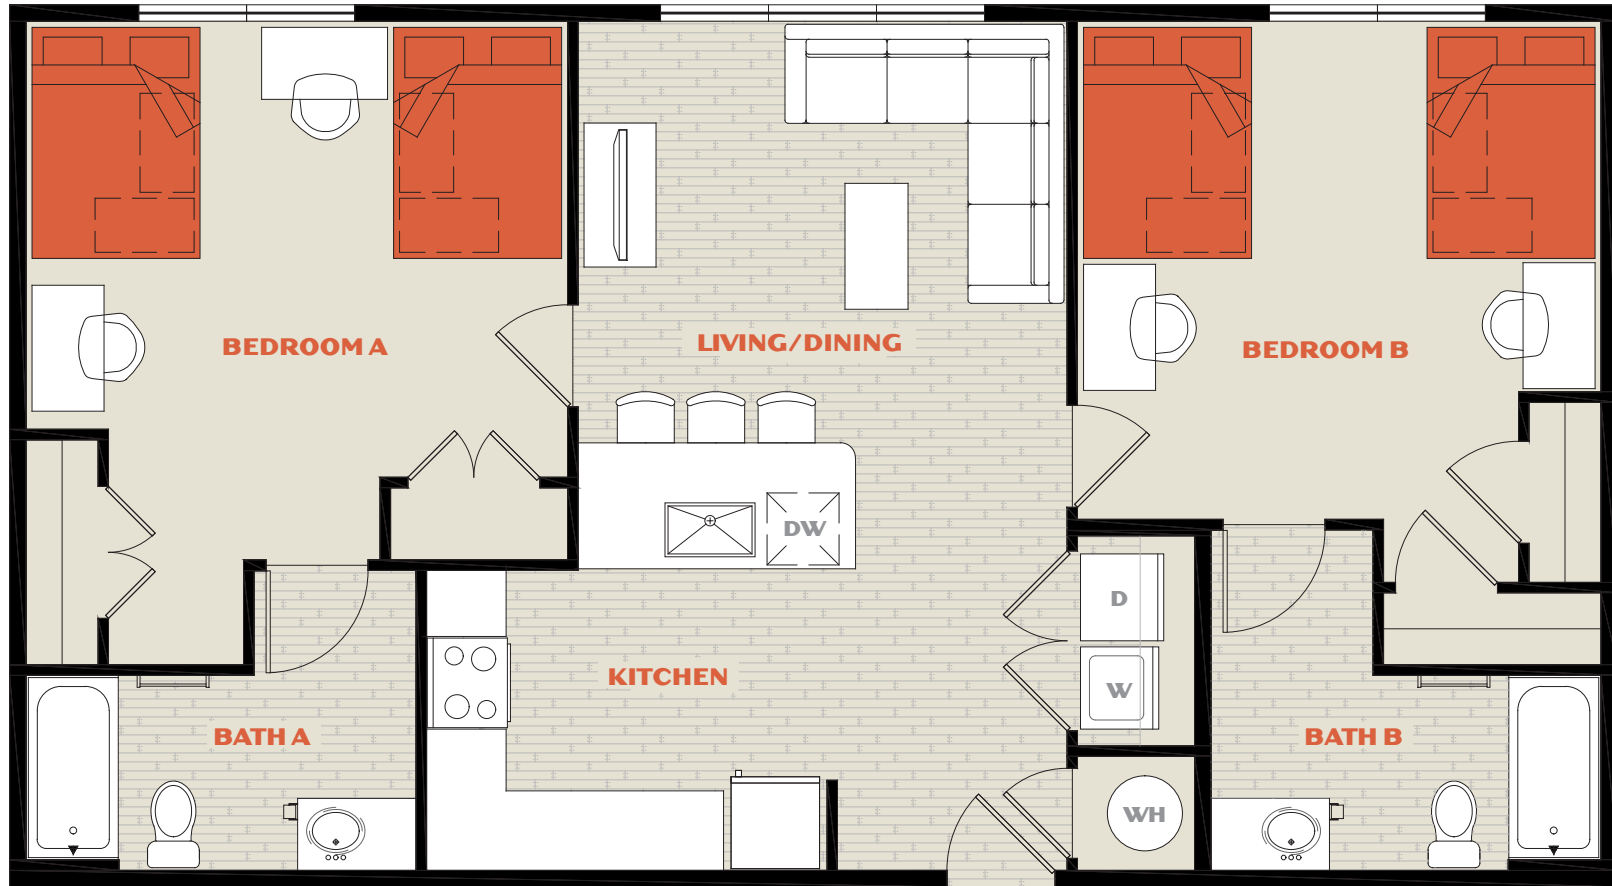

SIERRA

UNIT
B7

BEDROOMS
Two

BEDS
Four

BATHS
Two

AREA
1,094 Sq Ft

960 SW Washington Ave
Corvallis, OR 97333
541.207.1808

INFO@LIVEATSIERRA.COM

Building features and amenities shown herein are conceptual renderings and are subject to change.