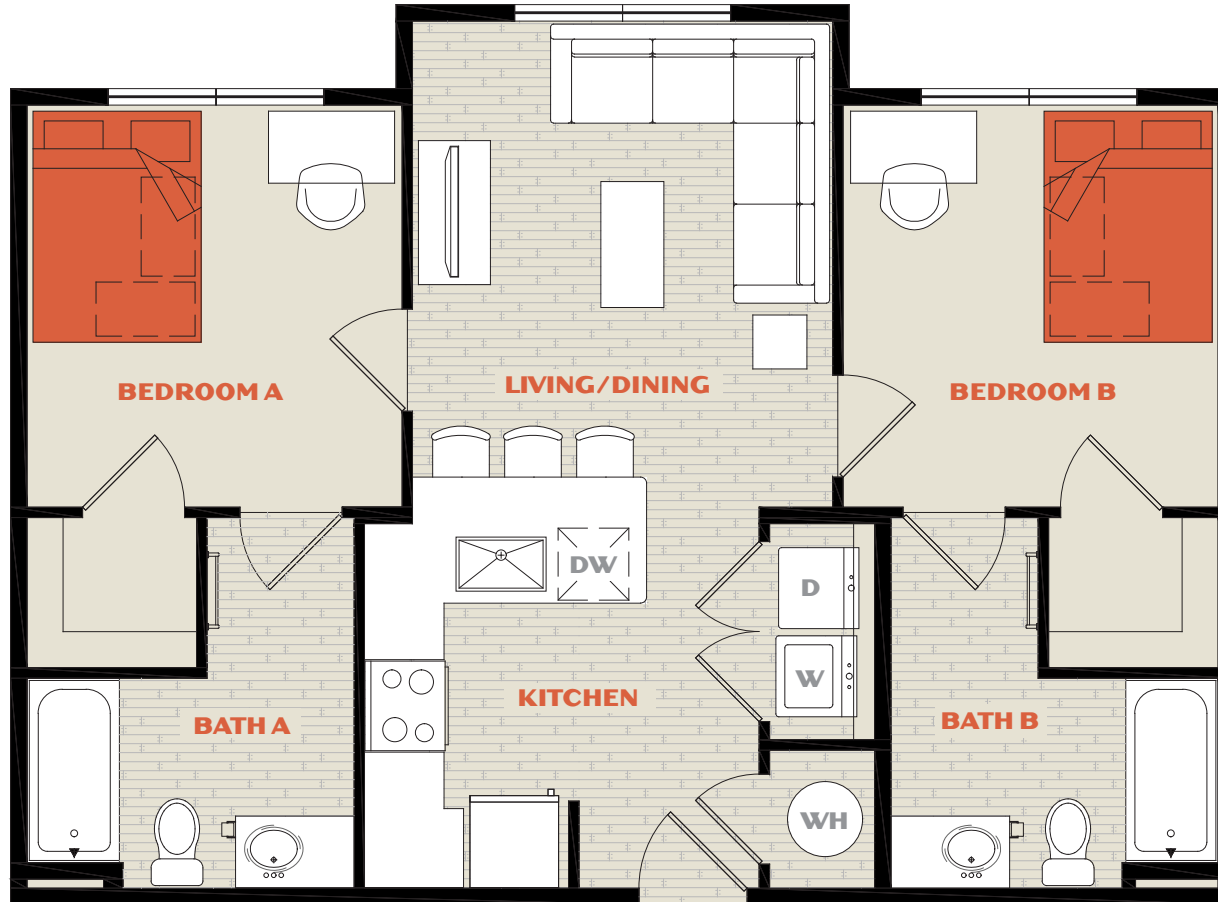

# SIERRA

UNIT  
**B2**

BEDS  
**Two**

BATHS  
**Two**

AREA  
**795 Sq Ft**

960 SW Washington Ave  
Corvallis, OR 97333  
541.207.1808

[INFO@LIVEATSIERRA.COM](mailto:INFO@LIVEATSIERRA.COM)

Building features and amenities shown herein are conceptual renderings and are subject to change.