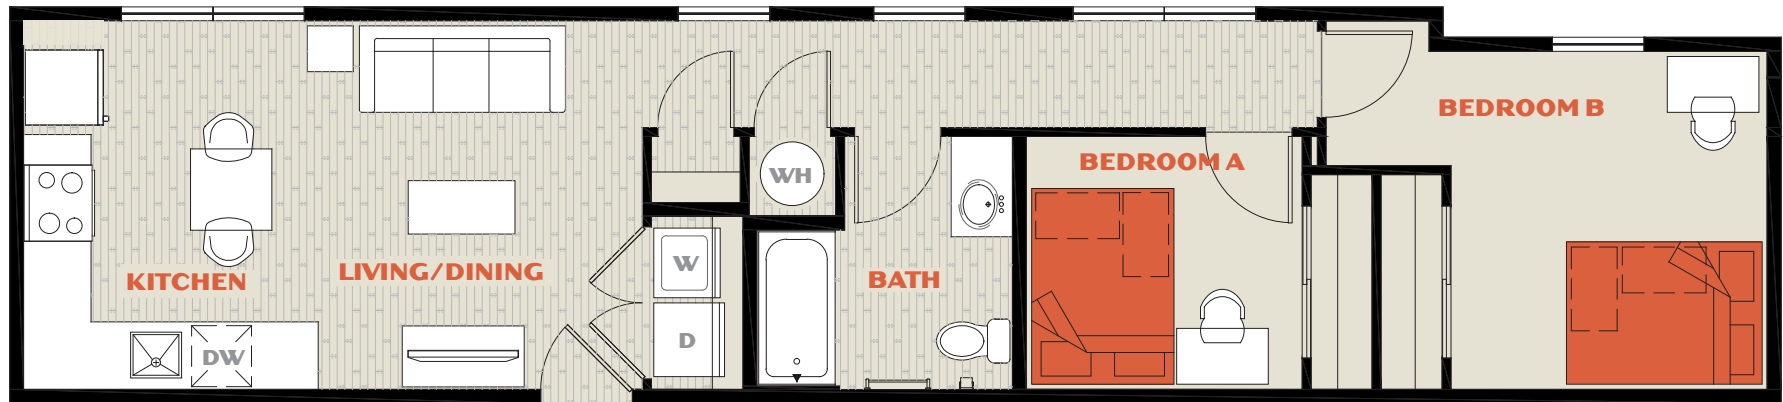

SIERRA

UNIT
B1

BEDS
Two

BATHS
One

AREA
744 Sq Ft

960 SW Washington Ave

Corvallis, OR 97333

541.207.1808